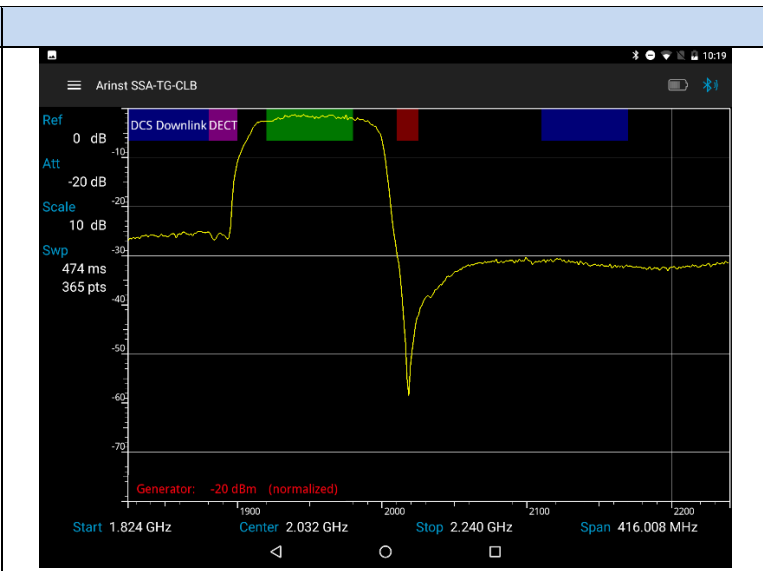

Portable Spectrum Analyzer

Arinst SSA-TG R2

手持式頻譜分析儀及訊號產生器

TS RF Instruments Co., Ltd.

KEY FEATURES

- ▶ Frequency range : 35MHz-6.2 GHz
- ▶ Dynamic range for 35-3000 MHz band: 75 dB
- ▶ Noise floor up to 3000 MHz: < - 90 dBm
- ▶ Maximum input measured signal: +10 dBm
- ▶ Tracking generator: -15...-25 dBm
- ▶ BW : 200kHz , Fixed
- ▶ SMA(f)
- ▶ Warranty : 1 years

TS RF INSTRUMENTS CO., LTD

TEL +886.3.220.0235 | FAX +886.3.220.0295

www.ts-corp.com.tw | sales@ts-corp.com.tw

Frequency	Generator
Amplitude	Device
Markers and Tracing	Presets

Center 3600 MHz	Span 5200 MHz
Start 1000 MHz	Stop 6200 MHz