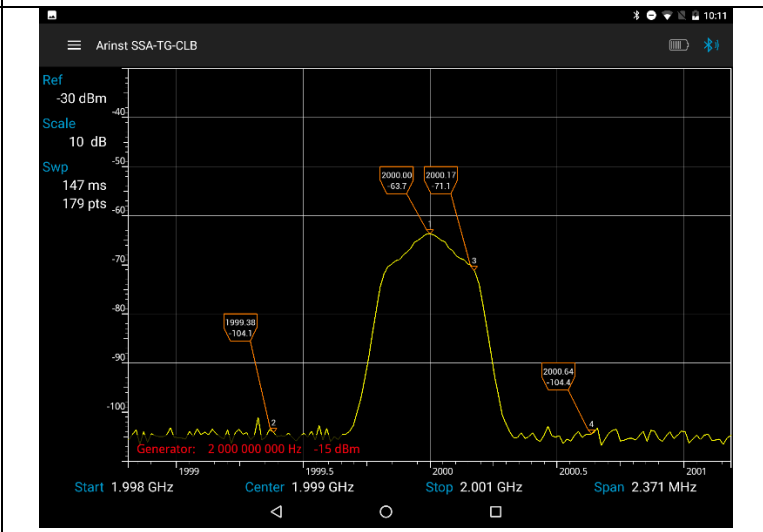

Portable Spectrum Analyzer

Arinst SSA-TG R2

手持式頻譜分析儀及訊號產生器

TS RF Instruments Co., Ltd.

KEY FEATURES

- ▶ Frequency range : 35MHz-6.2 GHz
- ▶ Dynamic range for 35-3000 MHz band: 75 dB
- ▶ Noise floor up to 3000 MHz: < - 90 dBm
- ▶ Maximum input measured signal: +10 dBm
- ▶ Tracking generator: -15...-25 dBm
- ▶ BW : 200kHz , Fixed
- ▶ SMA(f)
- ▶ Warranty : 1 years

TS RF INSTRUMENTS CO., LTD

TEL +886.3.220.0235 | FAX +886.3.220.0295

www.ts-corp.com.tw | sales@ts-corp.com.tw

Frequency	Generator
Amplitude	Device
Markers and Tracing	Presets

Center 3600 MHz	Span 5200 MHz
Start 1000 MHz	Stop 6200 MHz