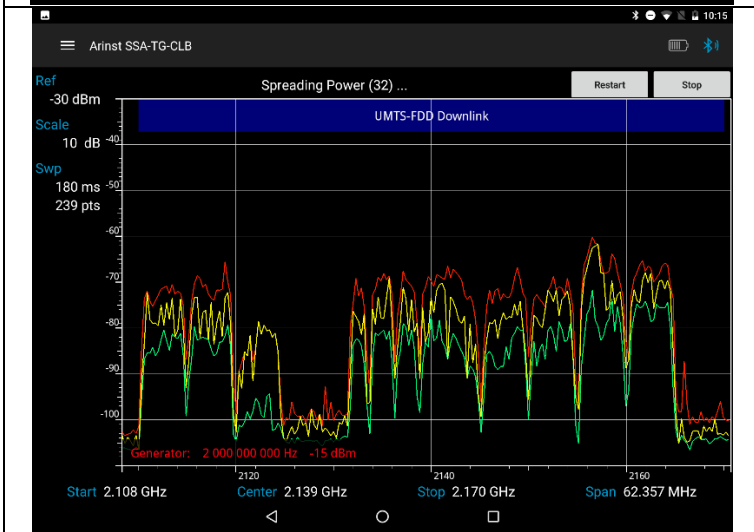

Portable Spectrum Analyzer

Arinst SSA-TG R2

手持式頻譜分析儀及訊號產生器

TS RF Instruments Co., Ltd.

KEY FEATURES

- ▶ Frequency range : 35MHz-6.2 GHz
- ▶ Dynamic range for 35-3000 MHz band: 75 dB
- ▶ Noise floor up to 3000 MHz: < - 90 dBm
- ▶ Maximum input measured signal: +10 dBm
- ▶ Tracking generator: -15...-25 dBm
- ▶ BW : 200kHz , Fixed
- ▶ SMA(f)
- ▶ Warranty : 1 years

TS RF INSTRUMENTS CO., LTD

TEL +886.3.220.0235 | FAX +886.3.220.0295

www.ts-corp.com.tw | sales@ts-corp.com.tw

Frequency	Generator
Amplitude	Device
Markers and Tracing	Presets

Center 3600 MHz	Span 5200 MHz
Start 1000 MHz	Stop 6200 MHz