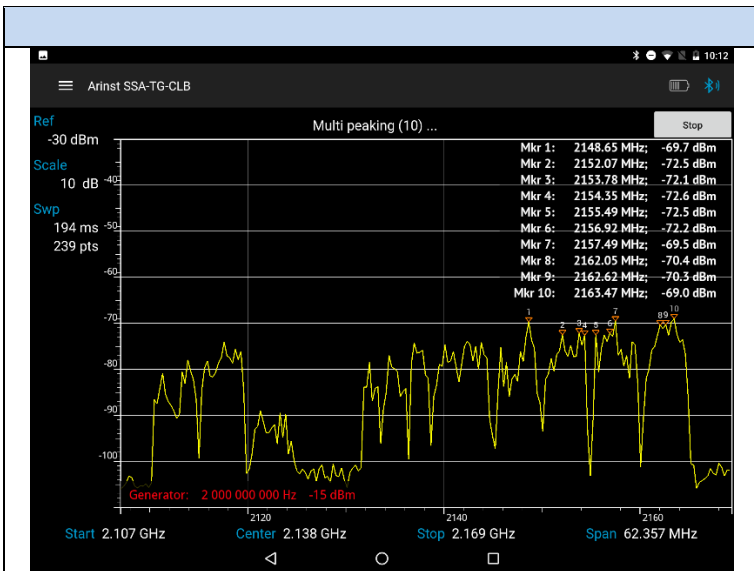

Portable Spectrum Analyzer

Arinst SSA-TG R2

手持式頻譜分析儀及訊號產生器

TS RF Instruments Co., Ltd.

KEY FEATURES

- ▶ Frequency range : 35MHz-6.2 GHz
- ▶ Dynamic range for 35-3000 MHz band: 75 dB
- ▶ Noise floor up to 3000 MHz: < - 90 dBm
- ▶ Maximum input measured signal: +10 dBm
- ▶ Tracking generator: -15...-25 dBm
- ▶ BW : 200kHz , Fixed
- ▶ SMA(f)
- ▶ Warranty : 1 years

TS RF INSTRUMENTS CO., LTD

TEL +886.3.220.0235 | FAX +886.3.220.0295

www.ts-corp.com.tw | sales@ts-corp.com.tw

Frequency	Generator
Amplitude	Device
Markers and Tracing	Presets

Center 3600 MHz	Span 5200 MHz
Start 1000 MHz	Stop 6200 MHz